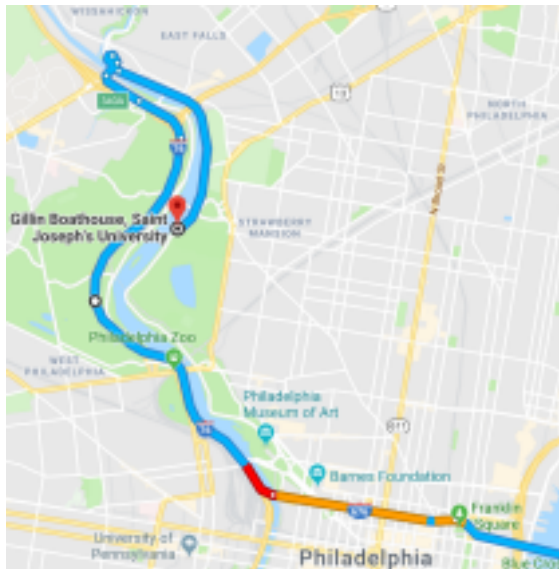

You can use this address:
Gillin Boathouse, Saint Joseph's University,
2200 Kelly Dr, Philadelphia, PA 19129

Take the Walt Whitman bridge so you will be on Kelly drive before the blocked off area near the St Joe's boat house/ boat trailers/ starting line.

Some people like taking the Ben Franklin Bridge, but I only use that when leaving the races returning home.

I-76 W Walt Whitman Bridge into Philly to

I-76 W Exit 340A Kelly Dr.

This exit is tricky. You will take the 'Y' to the left,(see pic below) but do not go in far left lane/ need to be in the second to left lane. because 340A is the 1st right exit around the left bend.

Exit 340A

After exiting at 340A get in far left lane (quickly) crossing the bridge and **Exit Left on Kelly Drive**

Kelly Drive will be blocked a couple hundred feet from boat trailer parking.

EHT Food Tent is halfway down the course.

GPS coordinates (yup – we have these) are 39.990728,

-75.197003