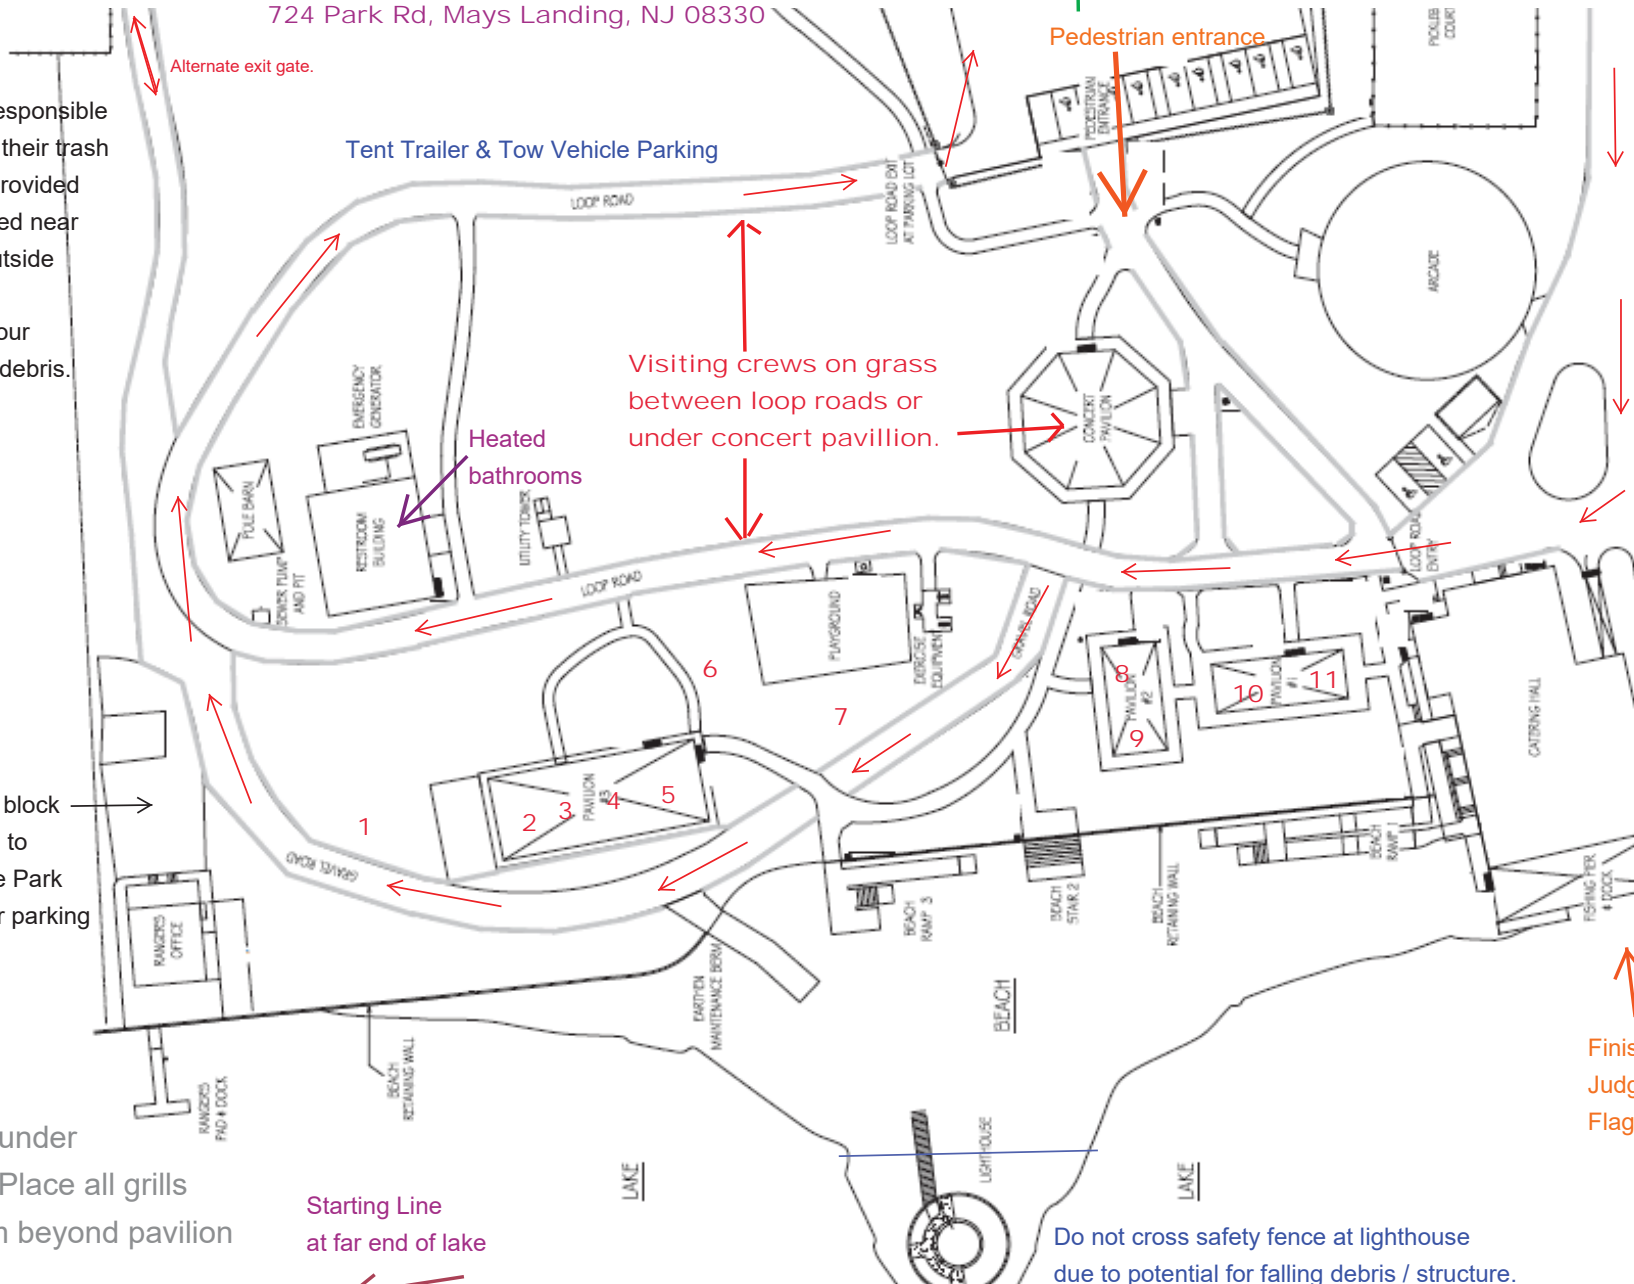

Irrigation heads are
located throughout the
grass areas, including
adjacent to roadways.
Do not drive on grass
areas inside fence. Use
weights or water buckets
to anchor tents (no
stakes).

Trailers may be moved
back near set up location
once racing is complete
and crowds have
diminished.

Picnic tables may be
moved for regatta team
setup; replace in original
locations after regatta.

Finish Line
Judges &
Flag Person

Starting Line
at far end of lake

Do not cross safety fence at lighthouse
due to potential for falling debris / structure.

Each team is responsible
for taking all of their trash
to the regatta provided
dumpster located near
the exit gate outside the
fence.
Please leave your
area free of all debris.

Do not block
access to
Lenape Park
Ranger parking

No grilling under
pavilions. Place all grills
1' minimum beyond pavilion
roof line.

2023 Lake Lenape Assigned Tent / Pavillion Set Up Locations

<u>Space #</u>	<u>Location Description</u>	<u>School</u>
1	Grass North of Large Pavillion NW Corner of Park	Mainland
2	Large Pavillion North End 1/4 Section	St. Augustine
3	Large Pavillion North Center 1/4 Section	Oakcrest
4	Large Pavillion Couth Center 1/4 Section	Absegami
5	Large Pavillion South End 1/4 Section	Egg Harbor Twp
6	Grass Area North of Playground	Atlantic City
7	Grass Area in Front of Playground	Holy Spirit
8	Center Pavillion #2, Rear Section	Ocean City
9	Center Pavillion #2 Front Section	Vineland
10	Southern Pavillion #1 North Half	ACIT
11	Southern Pavillion #1 South Half	Cedar Creek
- - -	Under Concert Pavillion or In Grass Area between Loop Roads	Visiting Crews