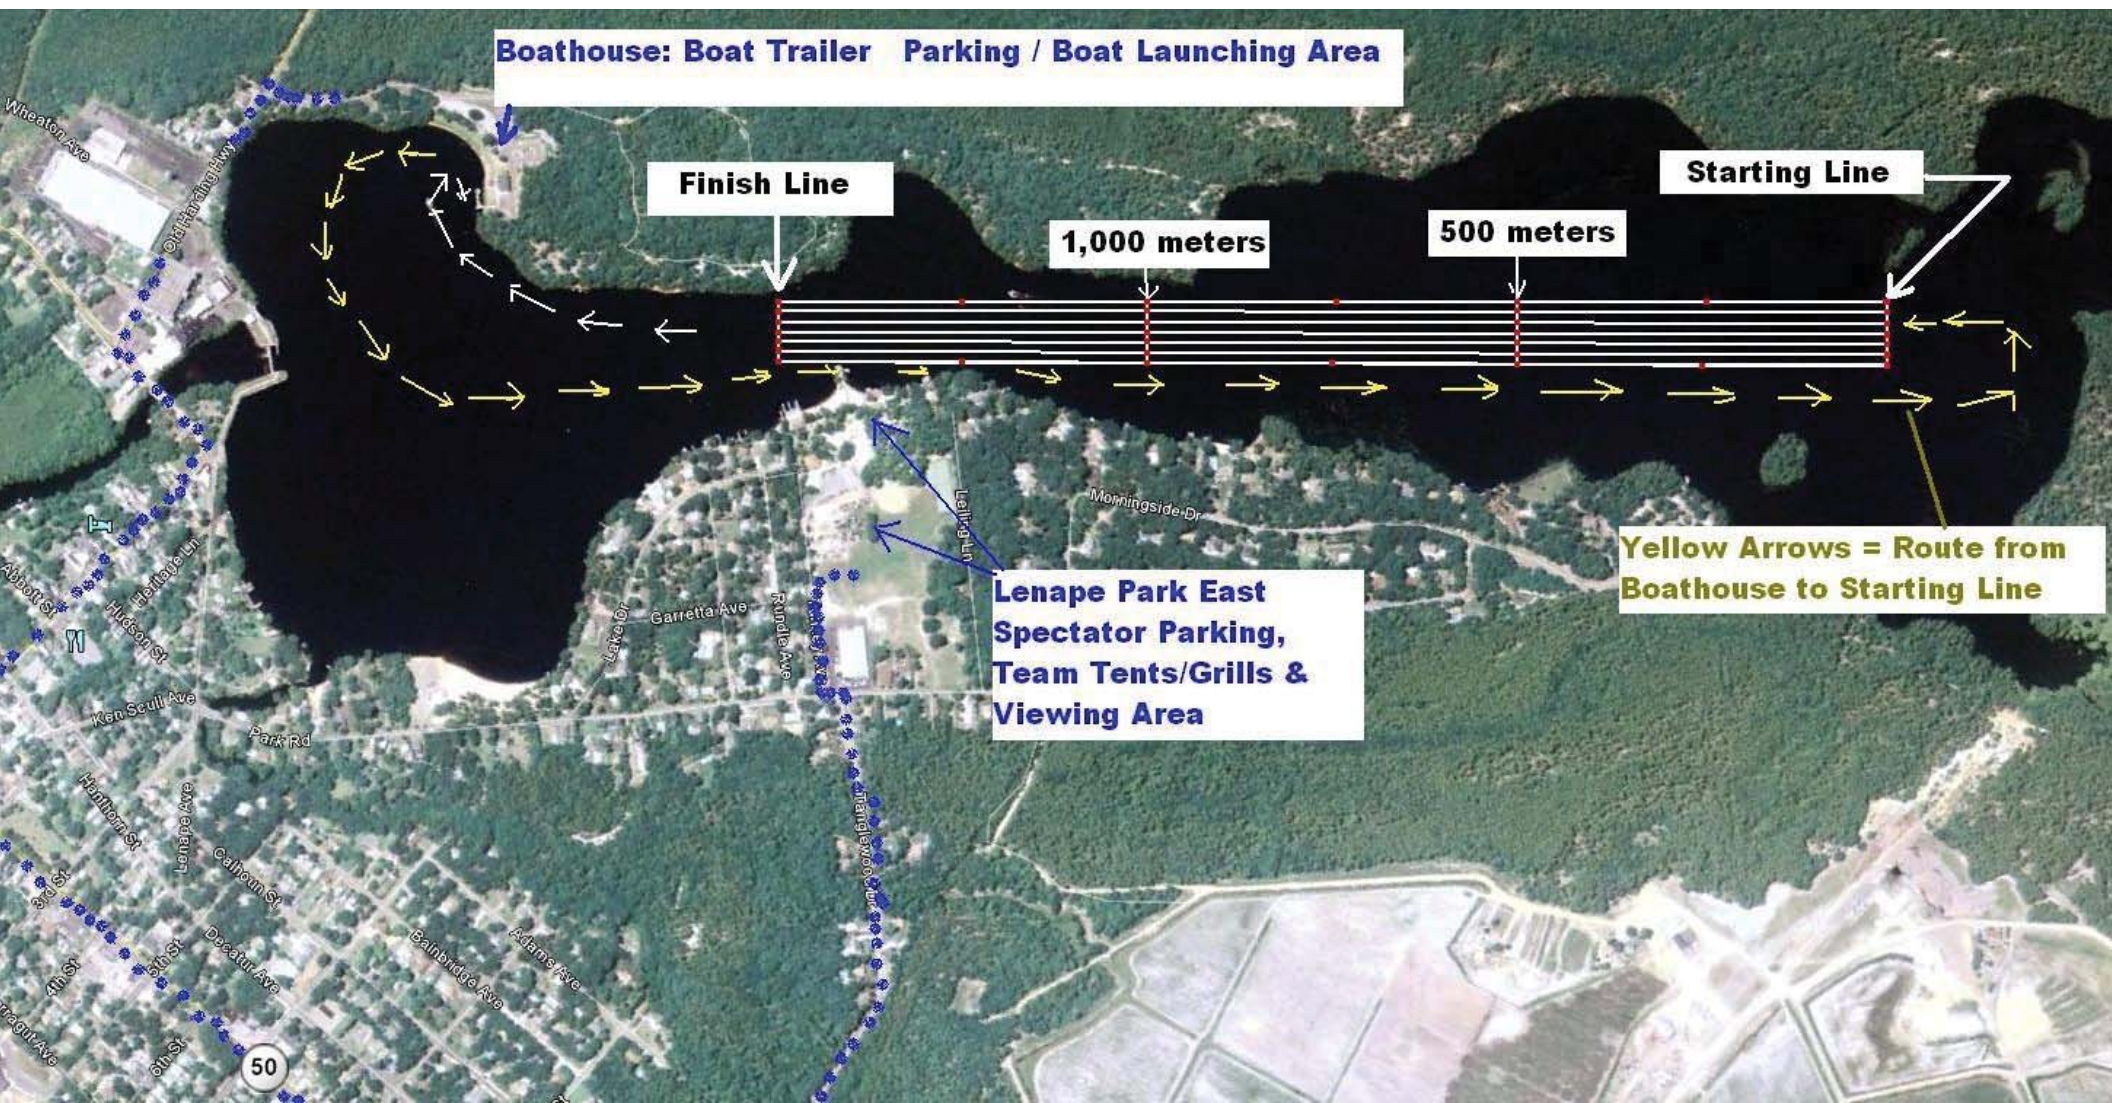

Boathouse: Boat Trailer Parking / Boat Launching Area

Finish Line

1,000 meters

500 meters

Starting Line

**Lenape Park East
Spectator Parking,
Team Tents/Grills &
Viewing Area**

**Yellow Arrows = Route from
Boathouse to Starting Line**

50