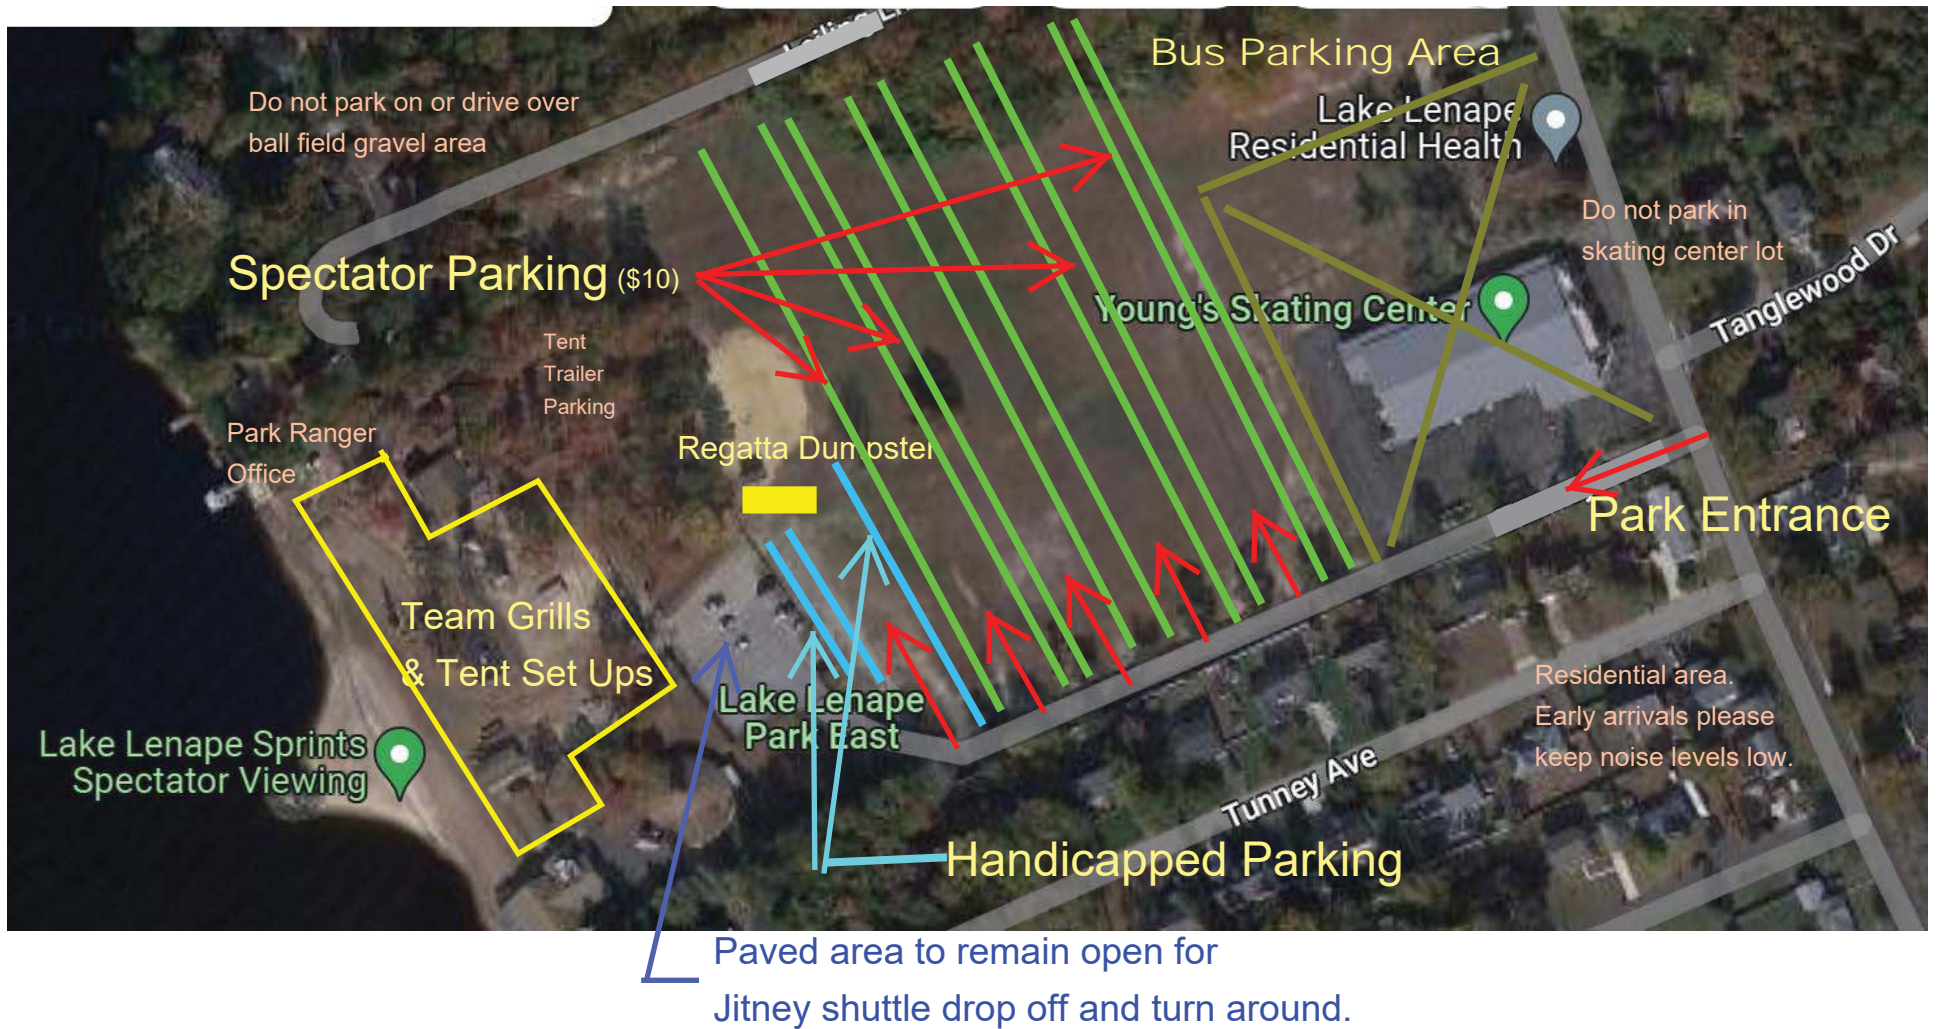

Lake Lenape Park East (lighthouse side of the lake)
Regatta Spectator Parking & Viewing Areas
724 Park Road, Mays Landing, NJ 08330