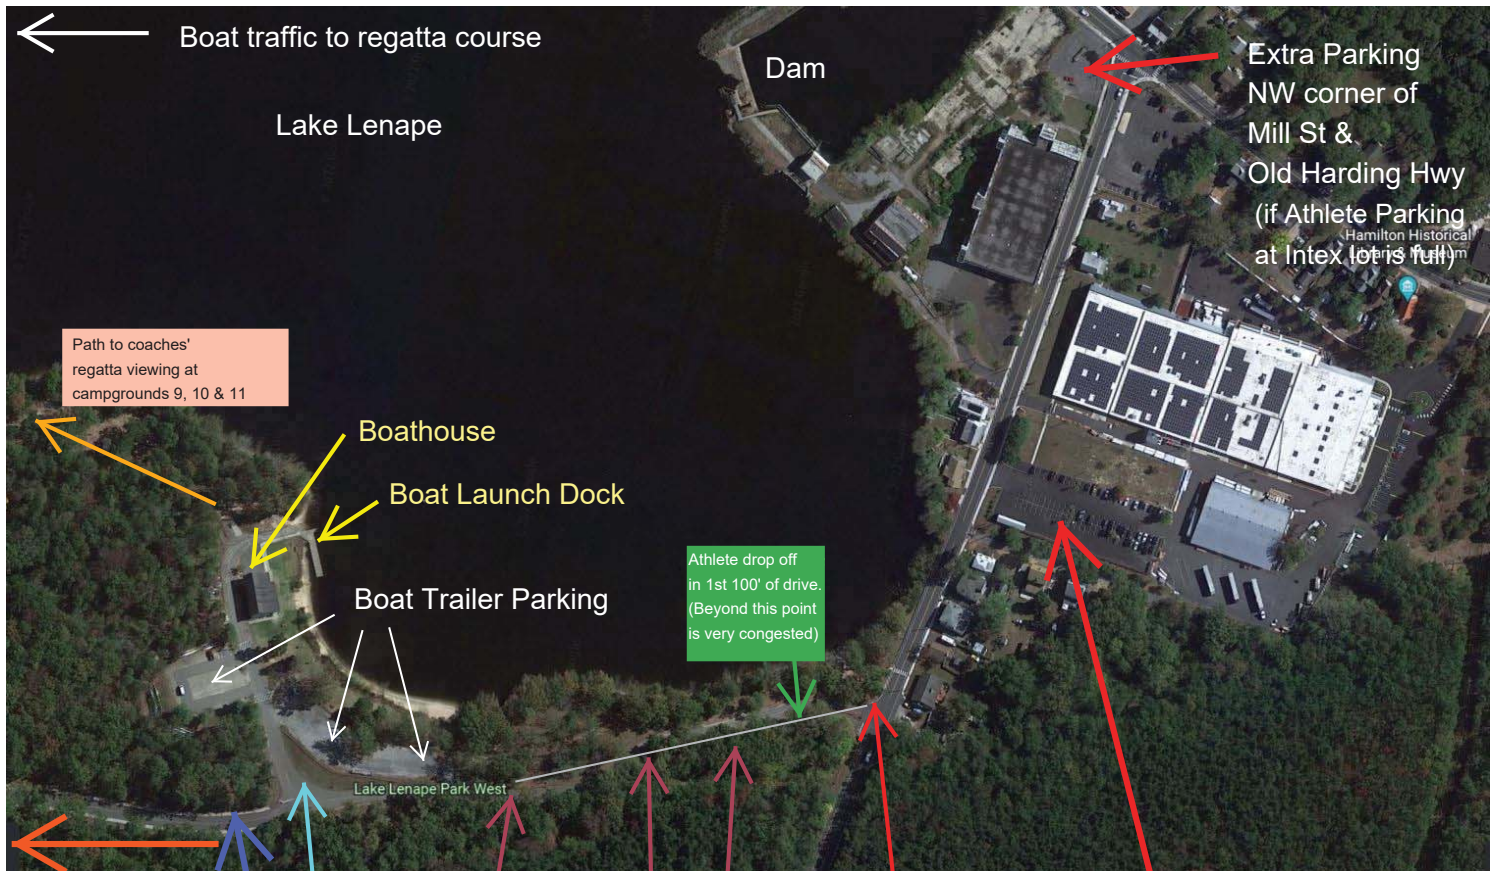

Athlete Parking at
 Intex Millwork lot
 6137 Old Harding Highway

Jitney loop from Lenape West to Lenape East

Four (4) jitneys will run in a continuous loop from Lenape Park West (boathouse side of lake) to Lenape Park East (lighthouse side of lake). When athletes have completed racing, boat de-rigging and are released by the coaches, they may board the free Jitneys for transport to the parent / spectator grilling area at Lenape East.

Lake Lenape Park West

Coaches, referees, athletes and specific regatta volunteers only.

Parents can drop off athletes near front gate, then drive to Lake Lenape Park East (724 Park Rd.) to park, grill, and watch the races.

Pedestrian entrance

Alternate exit gate.

Tent Trailer & Tow Vehicle Parking

Visiting crews on grass
between loop roads or
under concert pavillion.

Heated
bathrooms

Tent trailer entrance.
Enter in order of assigned
set up location, quickly
unload then move to rear of
park inside fence.

Irrigation heads are
located throughout the
grass areas, including
adjacent to roadways.
Do not drive on grass
areas inside fence. Use
weights or water buckets
to anchor tents (no
stakes).

Trailers may be moved
back near set up location
once racing is complete
and crowds have
diminished.