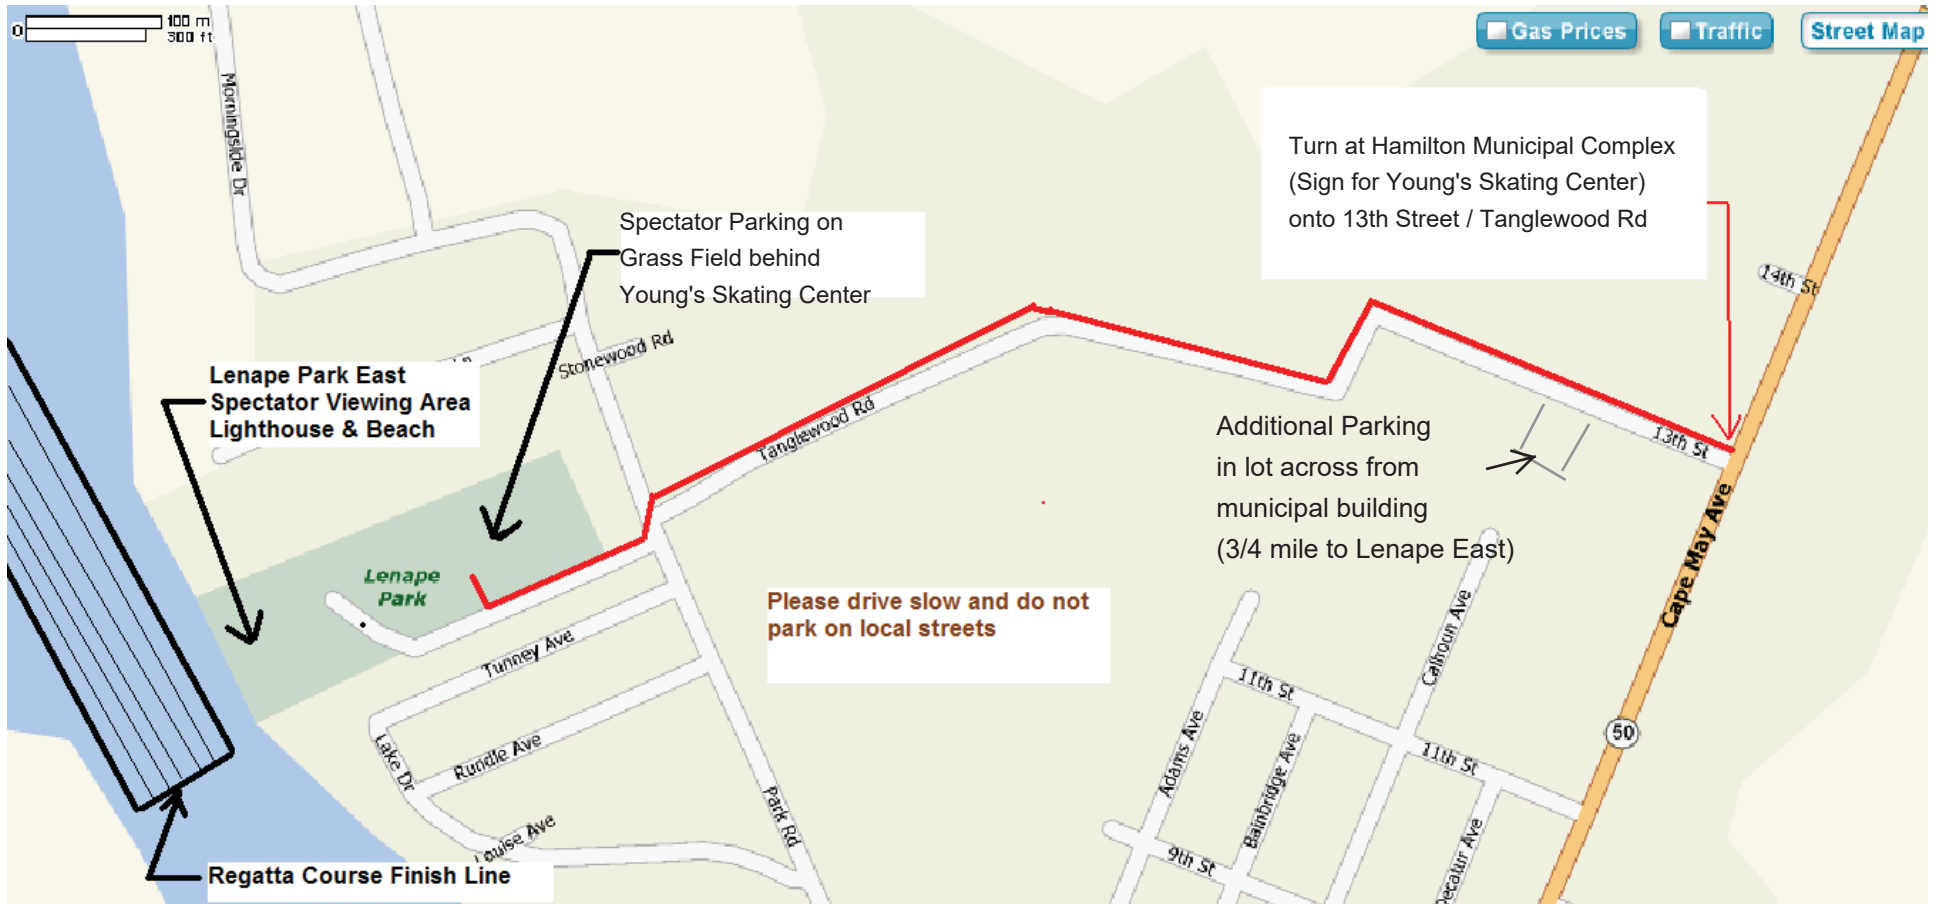

Each team is responsible
for taking all of their trash
to the regatta provided
dumpster located near
the exit gate outside the
fence.
Please leave your
area free of all debris.

Do not block
access to
Lenape Park
Ranger parking

No grilling under
pavilions. Place all grills
1' minimum beyond pavilion
roof line.

2023 Lake Lenape Assigned Tent / Pavillion Set Up Locations

<u>Space #</u>	<u>Location Description</u>	<u>School</u>
1	Grass North of Large Pavillion NW Corner of Park	Mainland
2	Large Pavillion North End 1/4 Section	St. Augustine
3	Large Pavillion North Center 1/4 Section	Oakcrest
4	Large Pavillion Couth Center 1/4 Section	Absegami
5	Large Pavillion South End 1/4 Section	Egg Harbor Twp
6	Grass Area North of Playground	Atlantic City
7	Grass Area in Front of Playground	Holy Spirit
8	Center Pavillion #2, Rear Section	Ocean City
9	Center Pavillion #2 Front Section	Vineland
10	Southern Pavillion #1 North Half	ACIT
11	Southern Pavillion #1 South Half	Cedar Creek
- - -	Under Concert Pavillion or In Grass Area between Loop Roads	Visiting Crews

Park Entrance
724 Park Road
Mays Landing, NJ
08330

Finish Line

Tent trailers line up at lake end of entrance drive
(farthest set up locations should be at first part of line).
Gates open at 7:00 am.

Lake Lenape Park East - Regatta Viewing Area Spectator Set Up and Parking

**Yellow Arrows = Route from
Boathouse to Starting Line**

50